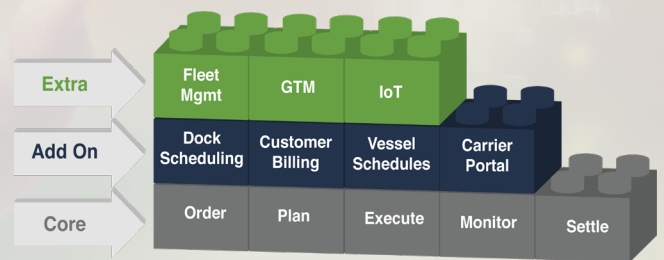

OTM Cloud

OTM enables the management of global transport networks minimising freight costs, optimising on-time deliveries and driving sustainability initiatives.

WMS Cloud

The industry's leading Cloud-based WMS supports inventory management, inbound and outbound warehouse processes.

GTM Cloud

GTM supports all aspects of cross-border trade, import & export, including documentation and declarations, shipment screening and transaction data.

Contact Flo to learn more about our work with:

ORACLE

OTM First is our accelerated implementation approach. It combines our OTM solution template with a structured implementation track to deliver OTM in an agile and modular way, fast.

Why Flo?

We are dedicated to supply chain excellence. Our team is passionate about what they do and drive on-going value for our clients by solving business and technology challenges. Operating globally, we take a holistic approach to logistics incorporating people, processes, networks and technology.